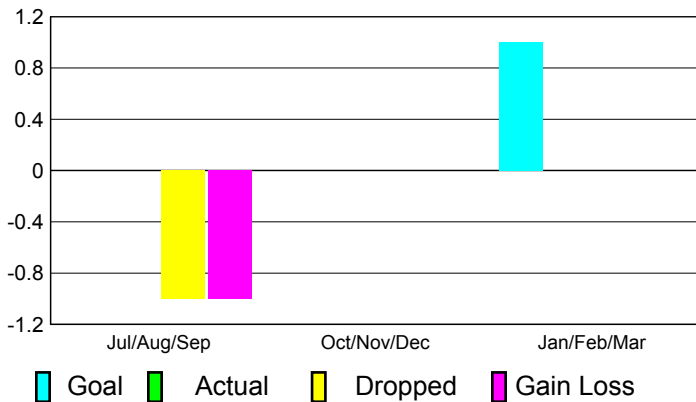

2010-2011 GMT Reports for District (or Undistricted) **District 108IB4**

GMT: **Federico STEINHAUS**

Location: **ITALY**

GMT CA: **4**

CLUBS

**Club Results
2010-2011**

**Clubs
2009-2010**

Month	New Club Goal	Actual New Clubs	Actual Dropped Clubs	Gain/Loss of Clubs	Gain/Loss of Clubs
Jul/Aug/Sep	0	0	-1	-1	0
Oct/Nov/Dec	0	0	0	0	0
Jan/Feb/Mar	1	0	0	0	0
Totals	1	0	-1	-1	0

Club Results 2010-2011

Goal, New, Dropped, Gain/Loss

Comparison of Club Gain/Loss

Current Year Compared to the Previous Year

YTD Status Quo Clubs 2010-2011

Status Quo Clubs Compared to Status Quo Members

MEMBERSHIP