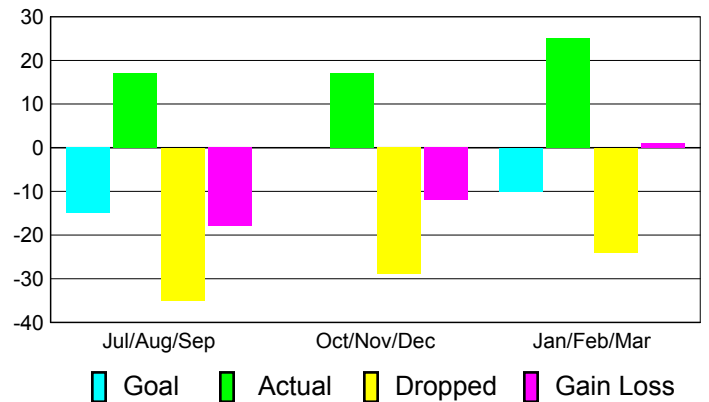

Membership Results 2010-2011

Goal, New, Dropped, Gain/Loss

Comparison of Membership Gain/Loss

Current Year Compared to the Previous Year