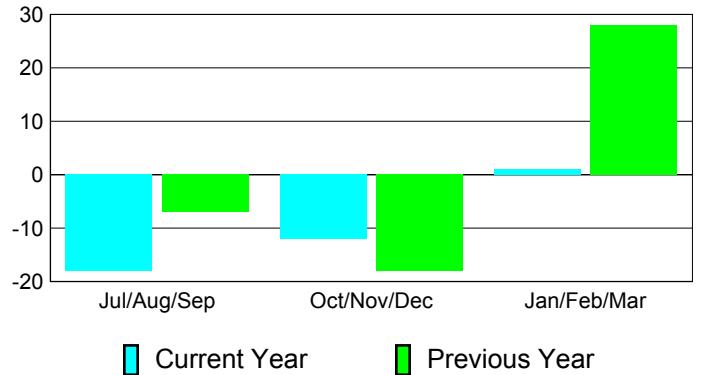

**Membership Results
2010-2011**

**Membership
2009-2010**

Month	Net Memb Goal	Actual New Memb	Actual Dropped Memb	Gain/Loss of Memb	Gain/Loss of Memb
Jul/Aug/Sep	-15	17	-35	-18	-7
Oct/Nov/Dec	0	17	-29	-12	-18
Jan/Feb/Mar	-10	25	-24	1	28
Totals	-25	59	-88	-29	3

Membership Results 2010-2011

Goal, New, Dropped, Gain/Loss

Comparison of Membership Gain/Loss

Current Year Compared to the Previous Year

Gender Comparison 2010-2011

Jul/Aug/Sep

Oct/Nov/Dec

Jan/Feb/Mar